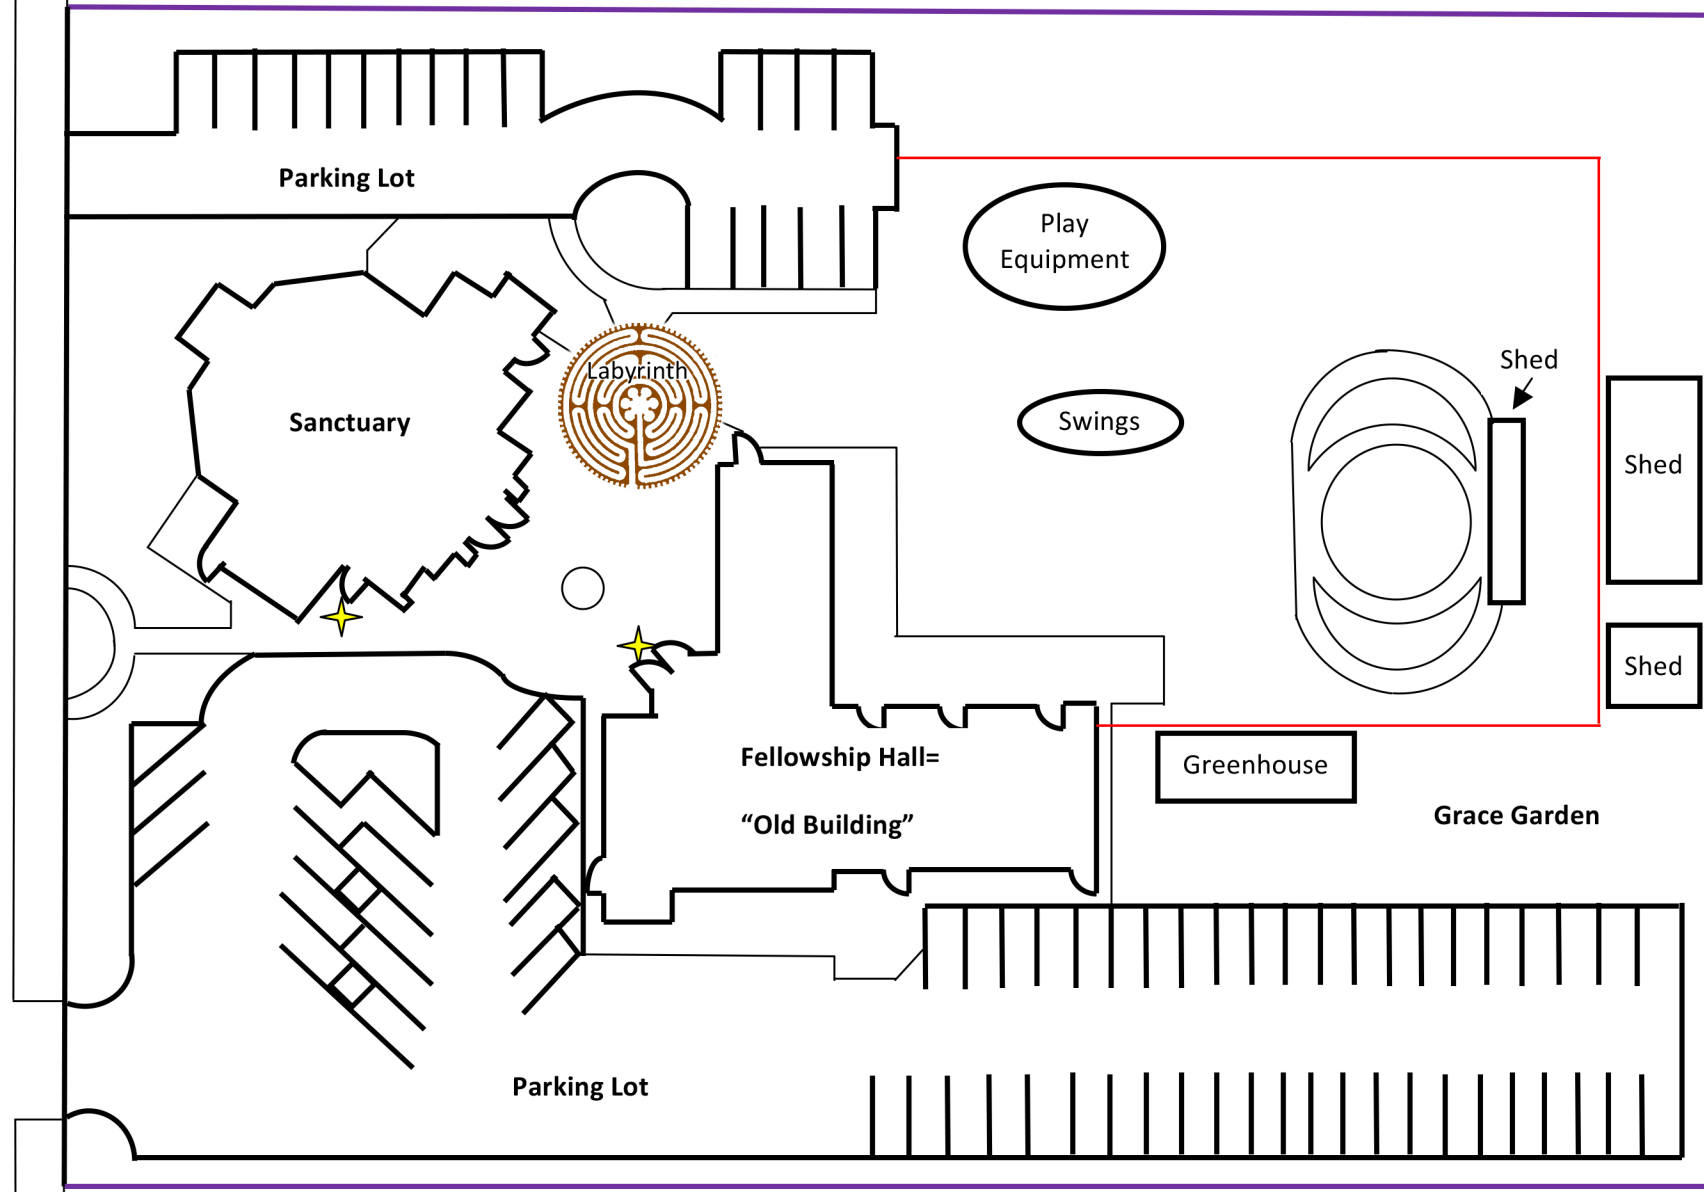

North ↑

Davis U.M. Church Facilities Map to Labyrinth

Anderson Road

1620 Anderson Rd.
Davis, CA 95616
davisumc@davisumc.org
530-756-2170

Key

- Purple = Property fences shared with neighbors
- Red = Chain link fencing
- ★ = Lock Box location